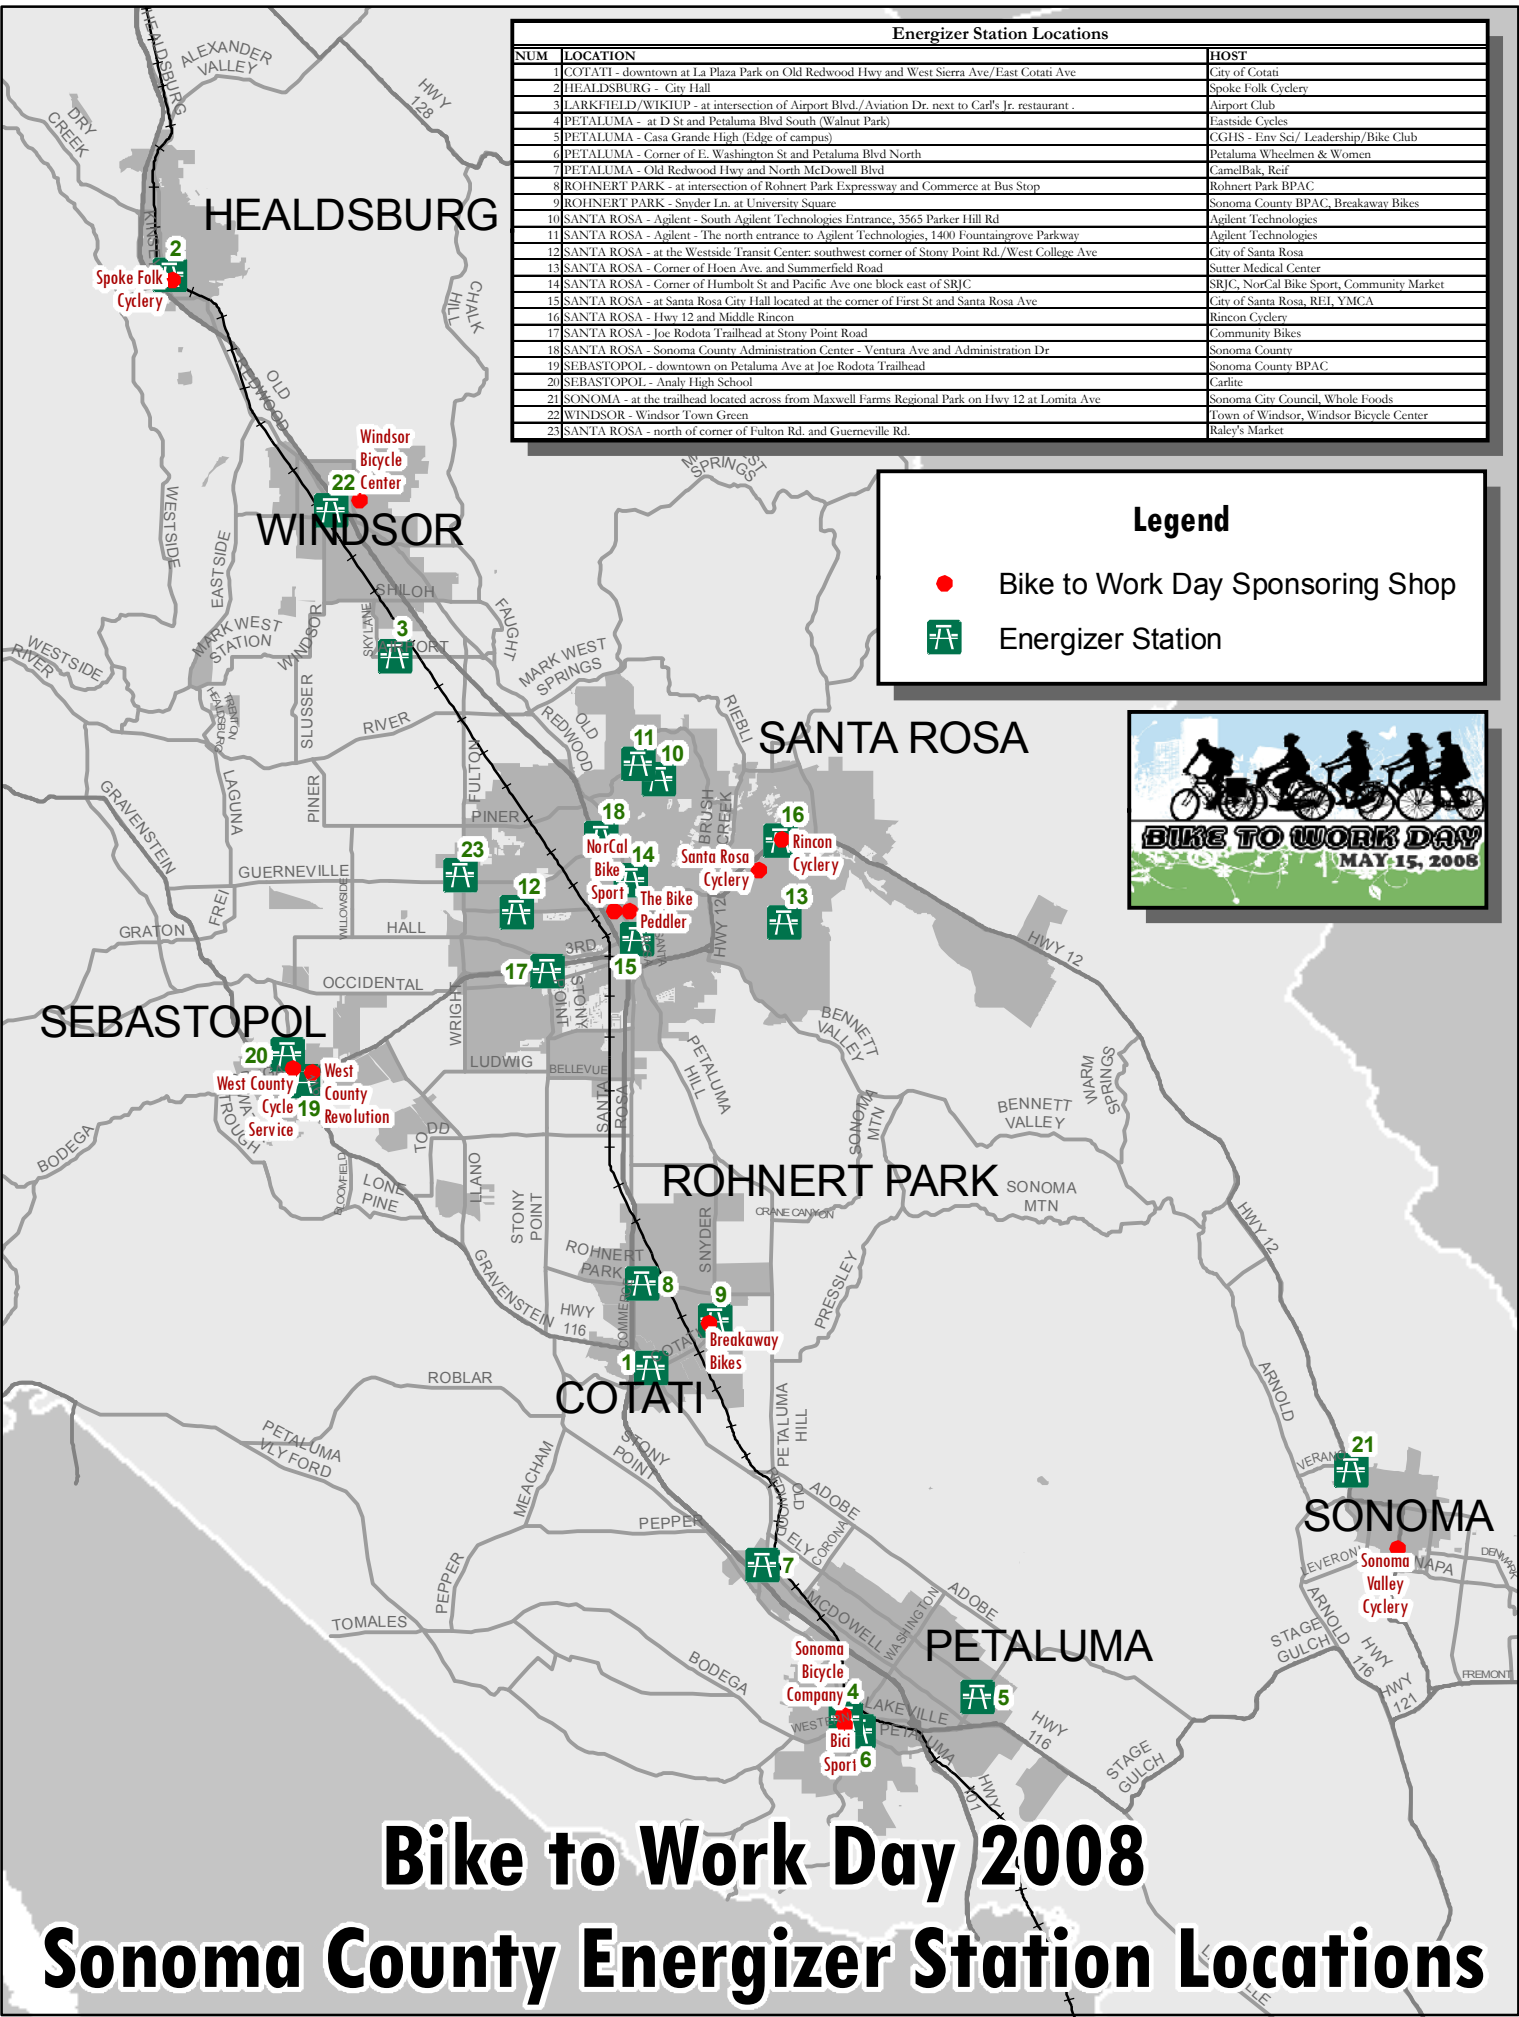

Legend

- Bike to Work Day Sponsoring Shop
- Energizer Station

Bike to Work Day 2008

Sonoma County Energizer Station Locations