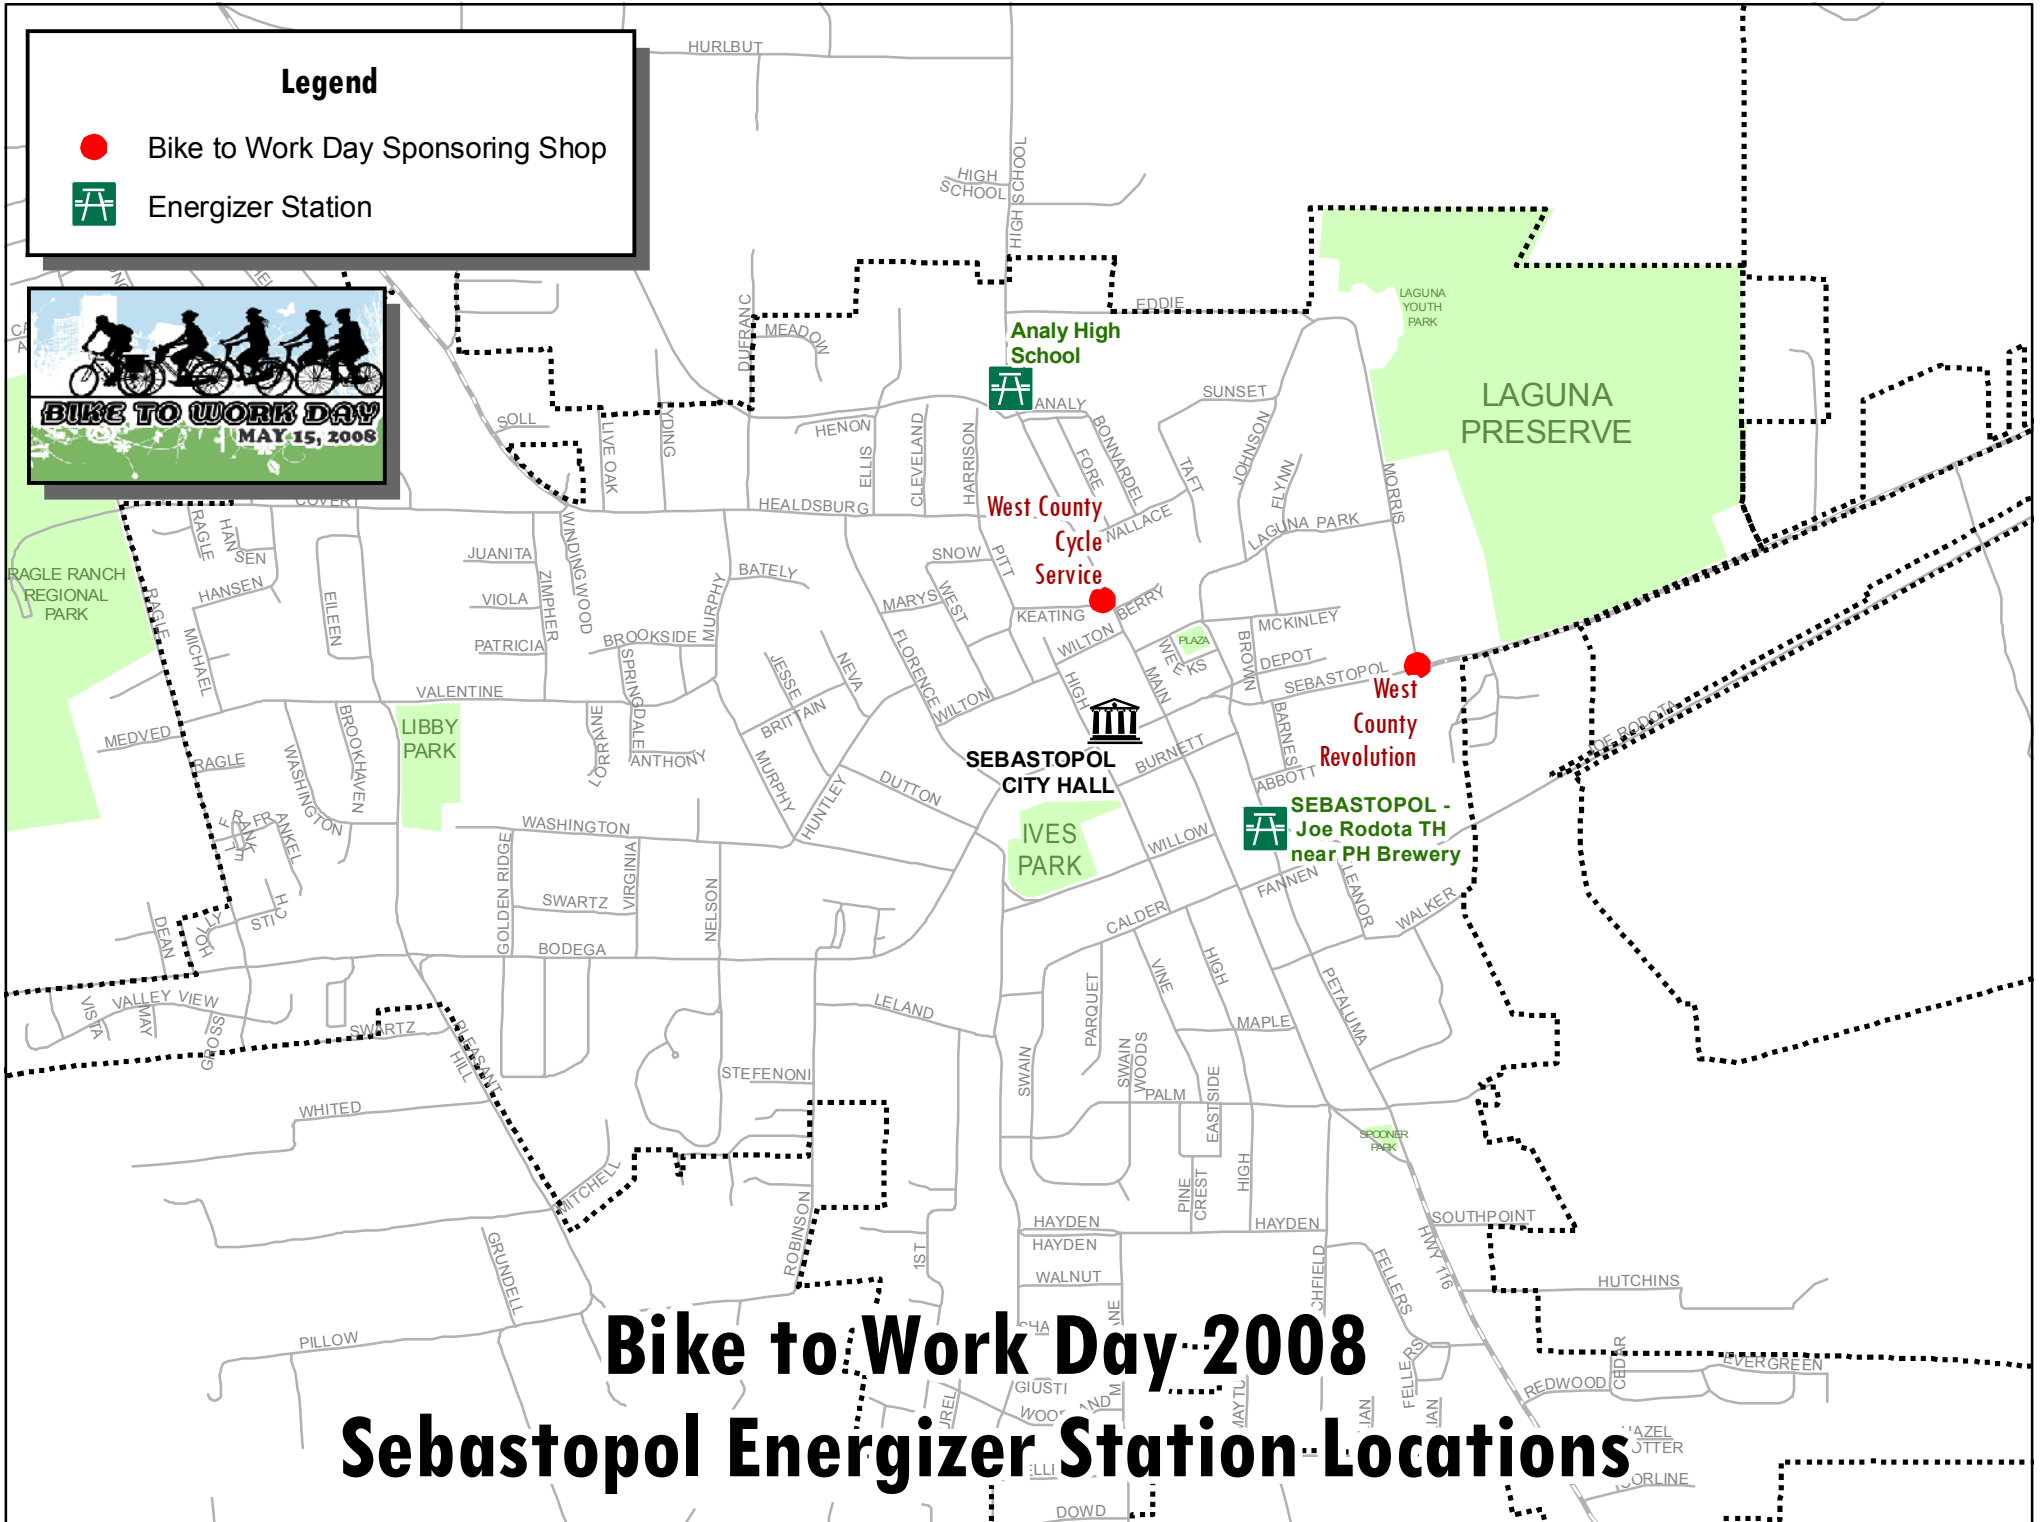

### Legend

Bike to Work Day Sponsoring Shop

Energizer Station

# Bike to Work Day 2008 Sebastopol Energizer Station Locations